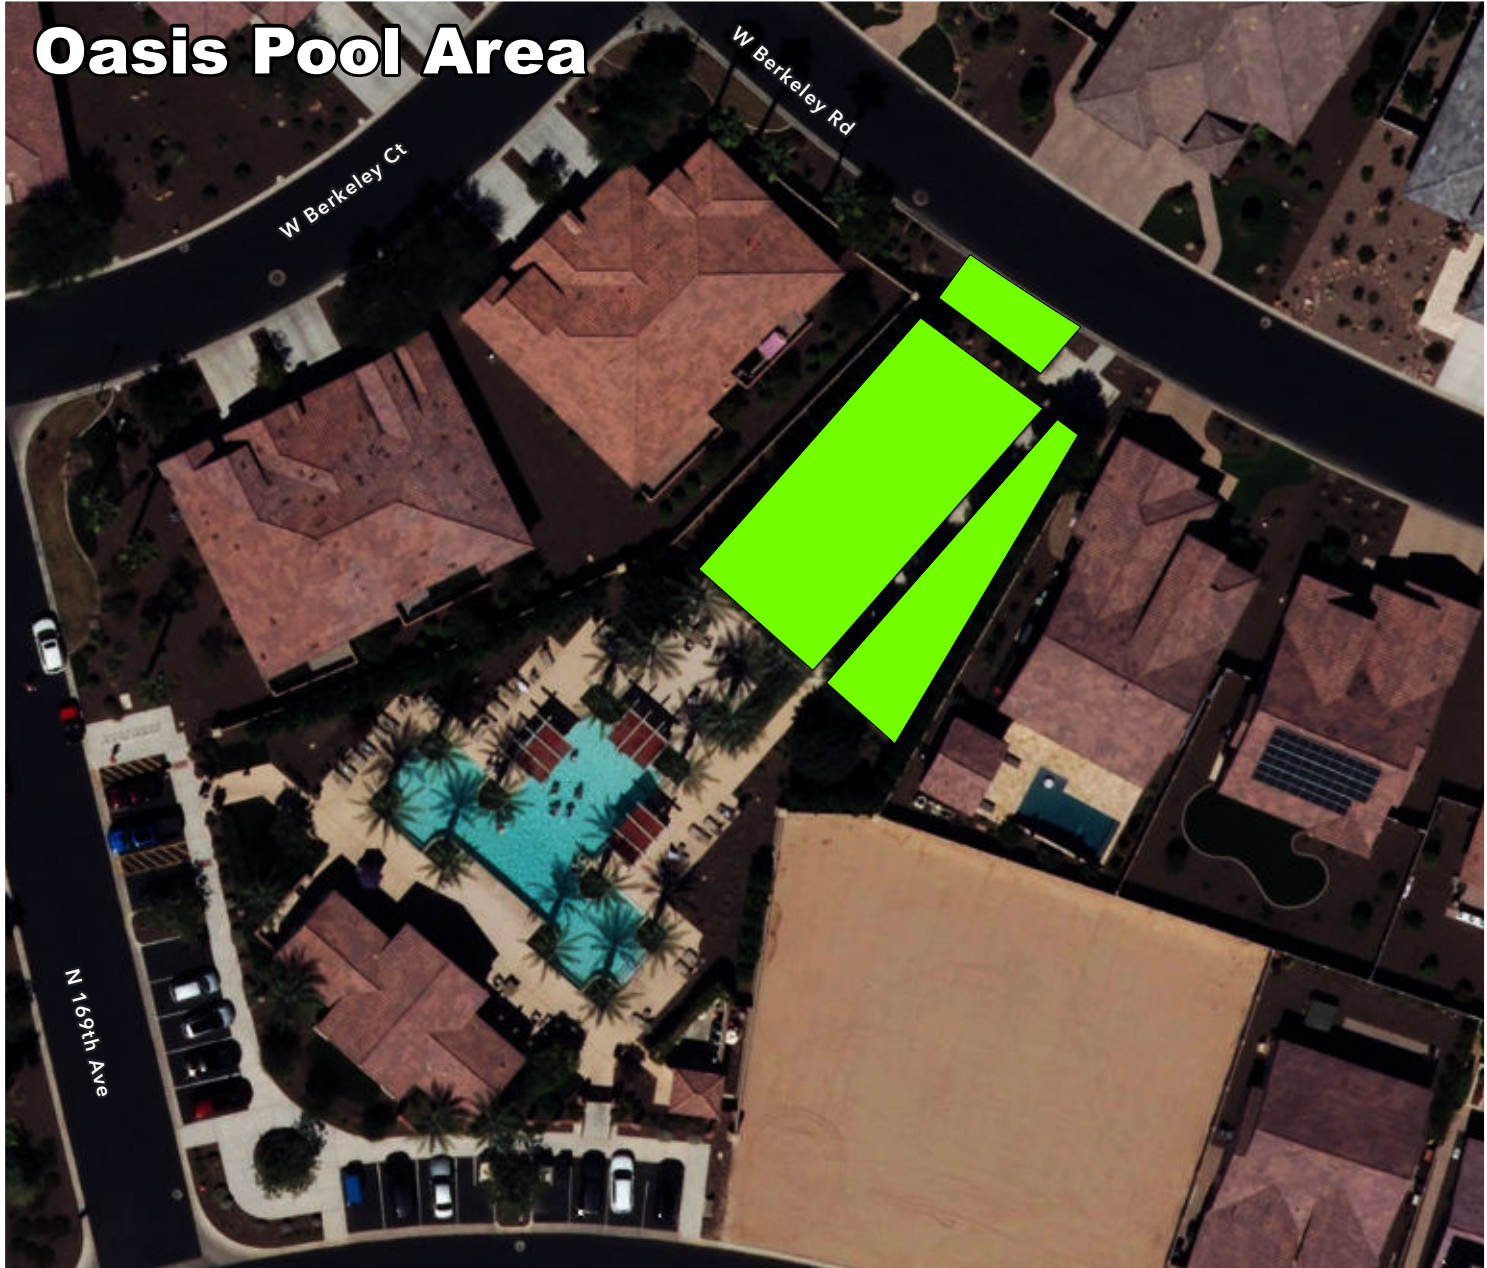

# PebbleCreek Golf Resort MOWING SCHEDULE | WEDNESDAY | TUSCANY FALLS

- Boundary
- Tuscany Falls Mowing Areas

06 July 2023

© 2023 AAA Landscape

3645 PebbleCreek Clubhouse Drive, Goodyear, AZ, 85395

Maricopa County Assessor's Office, Esri Community Maps Contributors, City of Goodyear, © OpenStreetMap, Microsoft, Esri, HERE, Garmin, SafeGraph, GeoTechnology, Inc., NASS, USGS, Bureau of Land Management, EPA, NPS, US Census Bureau, USDA