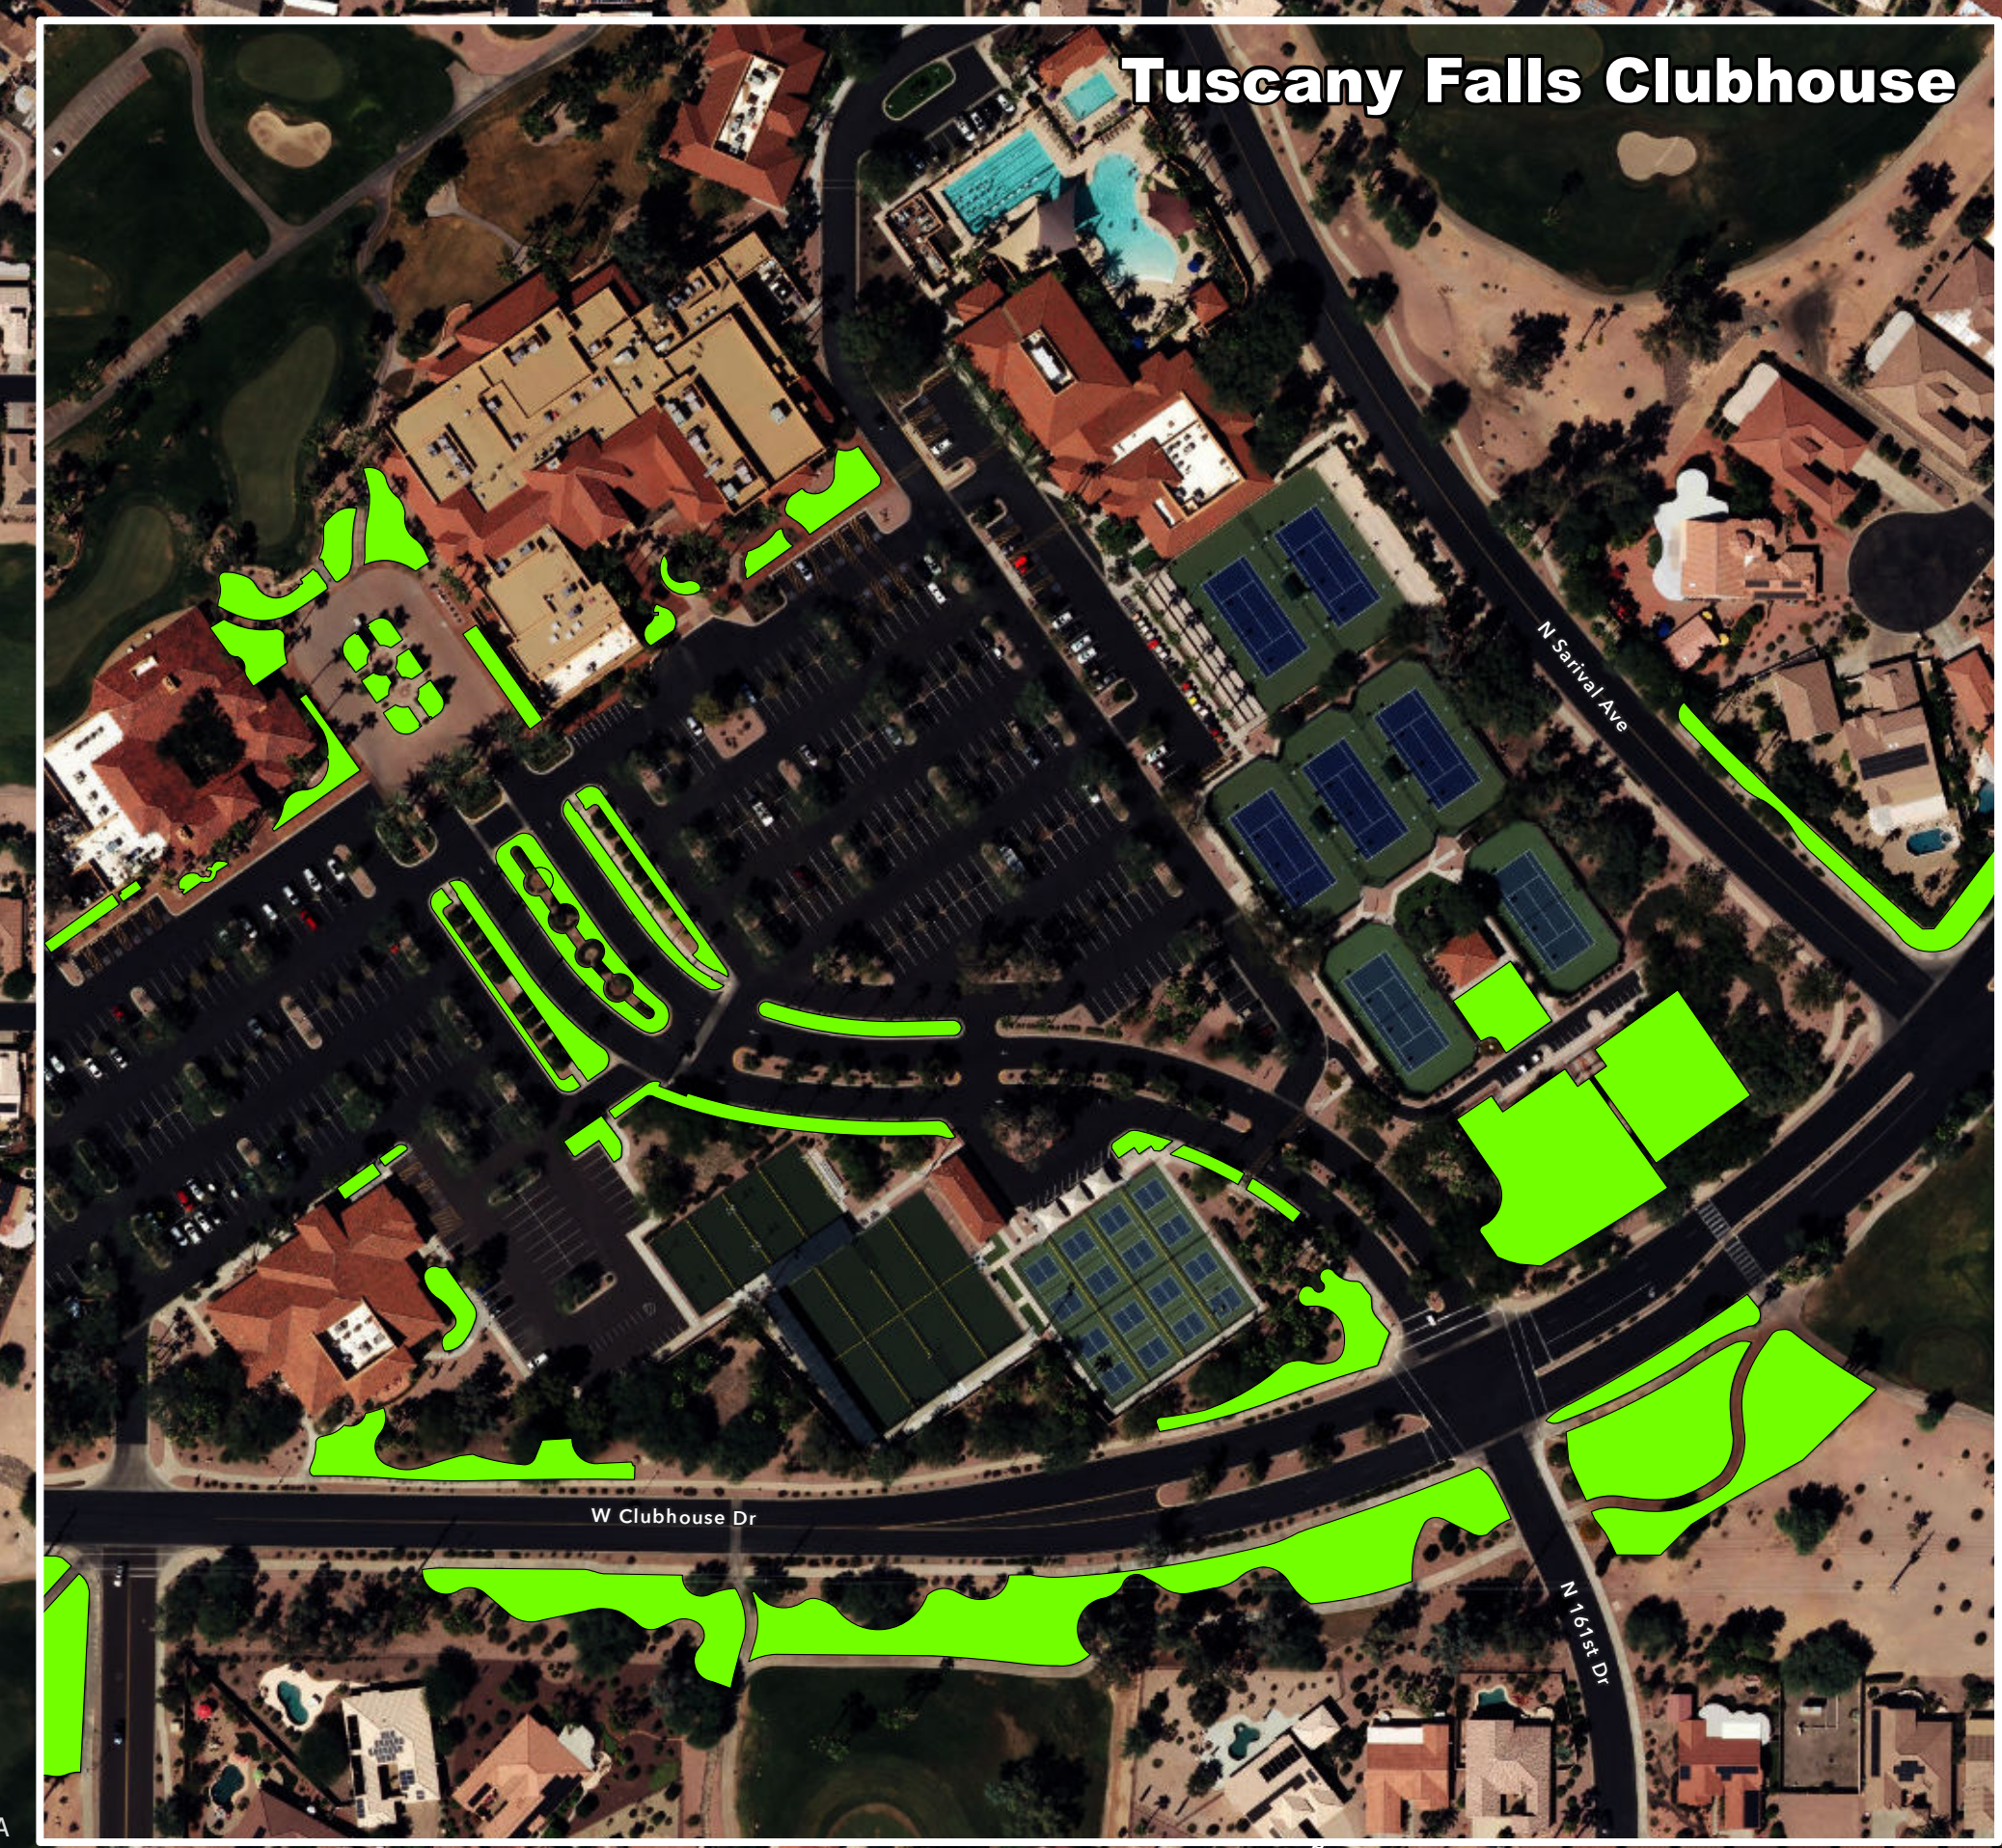

# PebbleCreek Golf Resort MOWING SCHEDULE | WEDNESDAY | TUSCANY FALLS

- Boundary
- Tuscany Falls Mowing Areas

06 July 2023

© 2023 AAA Landscape

3645 PebbleCreek Clubhouse Drive, Goodyear, AZ, 85395

Maricopa County Assessor's Office, Esri Community Maps Contributors, City of Goodyear, © OpenStreetMap, Microsoft, Esri, HERE, Garmin, SafeGraph, GeoTechnology, Inc., NASS, USGS, Bureau of Land Management, EPA, NPS, US Census Bureau, USDA